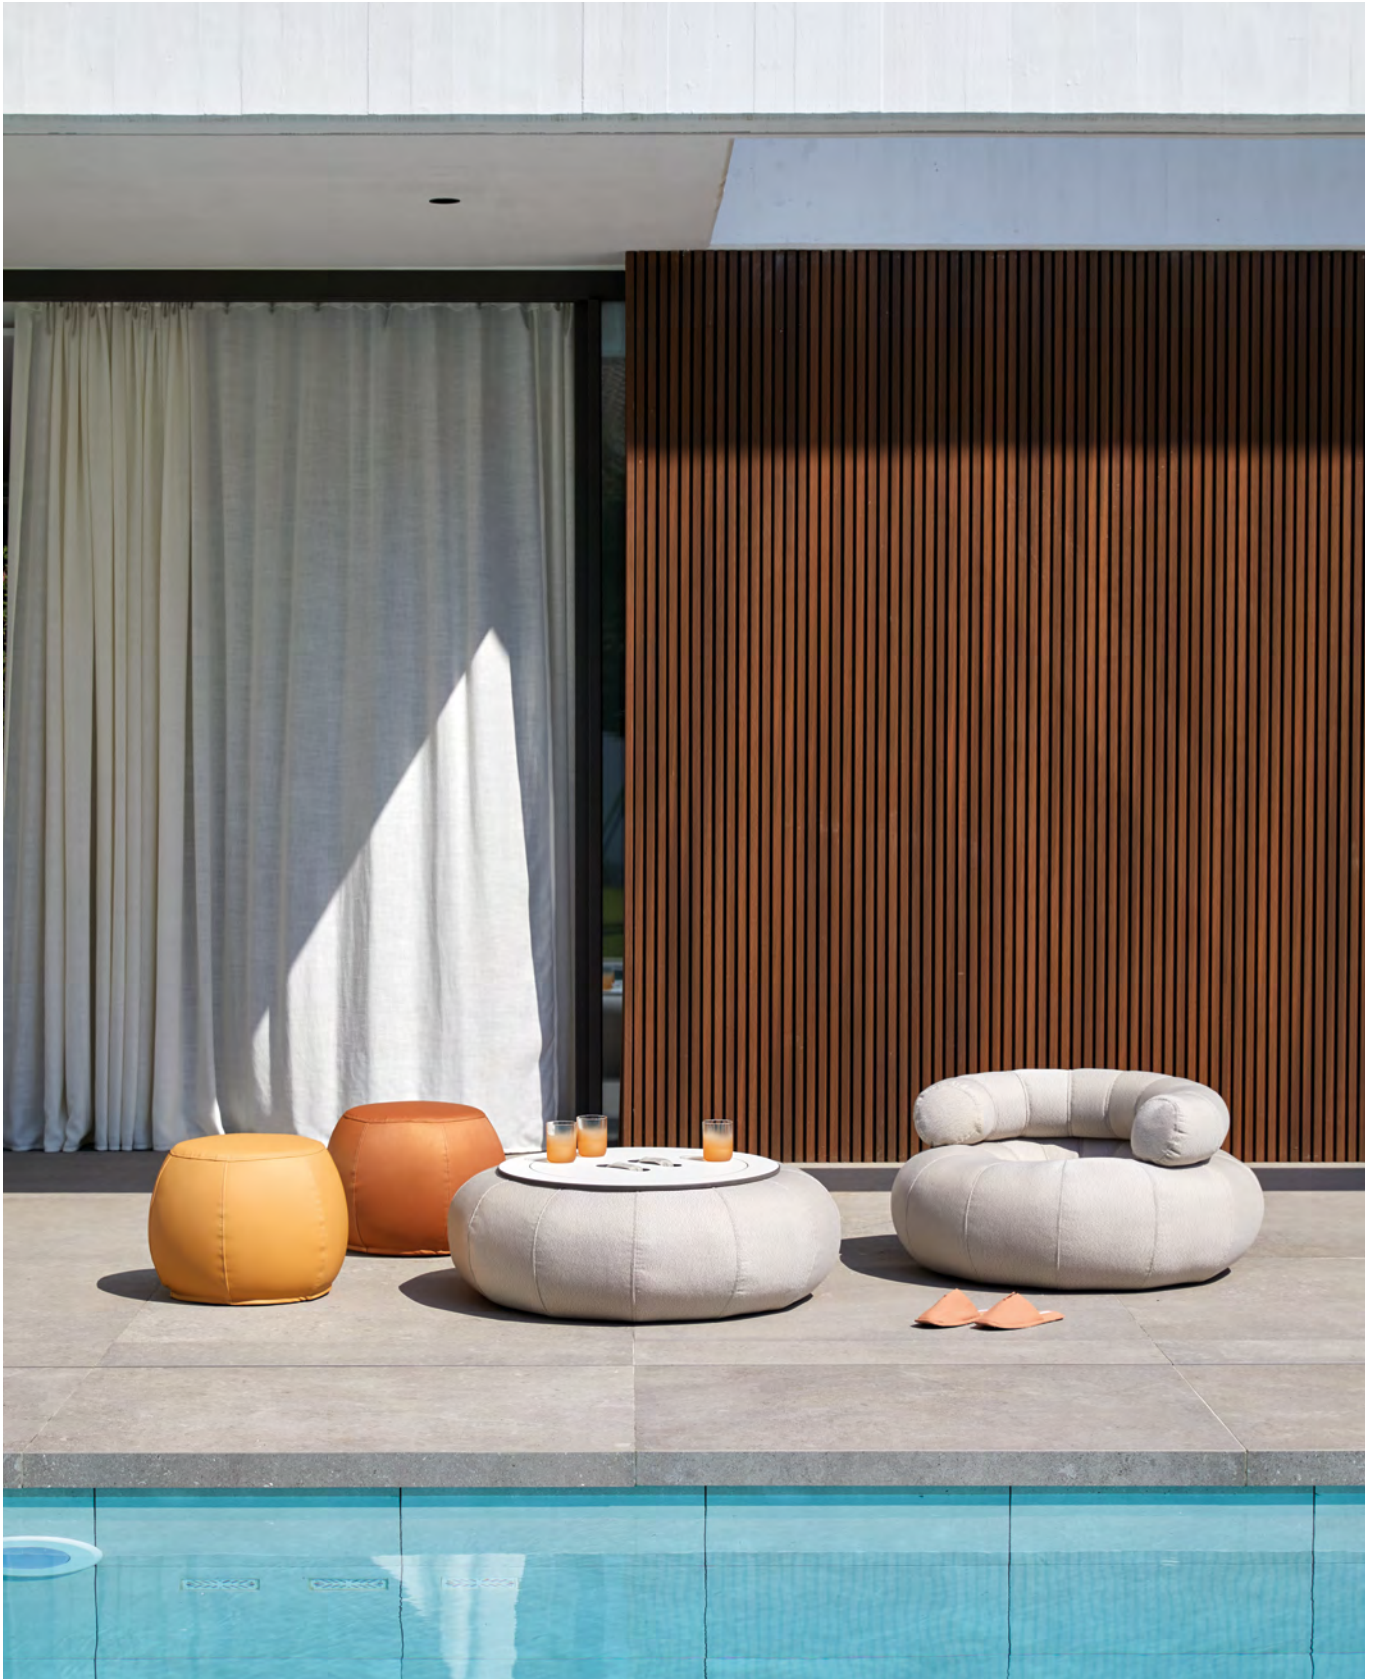

Don Out

EN / Be it day or night and both in or out... the Don Out series fits anywhere. It was precisely designed for you to play and combine the different pieces and colors, so that your space explodes full of color and originality.

SP / De día o de noche, dentro o fuera... La serie Don out se adapta a lo que sea. Está pensada para que juegues y combines sus diferentes piezas y tonalidades, haciendo que el espacio explote de colorido y originalidad.

50 · 55 cm
19,7 · 21,6"

ø98 cm
ø39"

Table

31,5 cm
12,4"

ø70 cm
ø27,6"

Don Out

One by One

Don Out