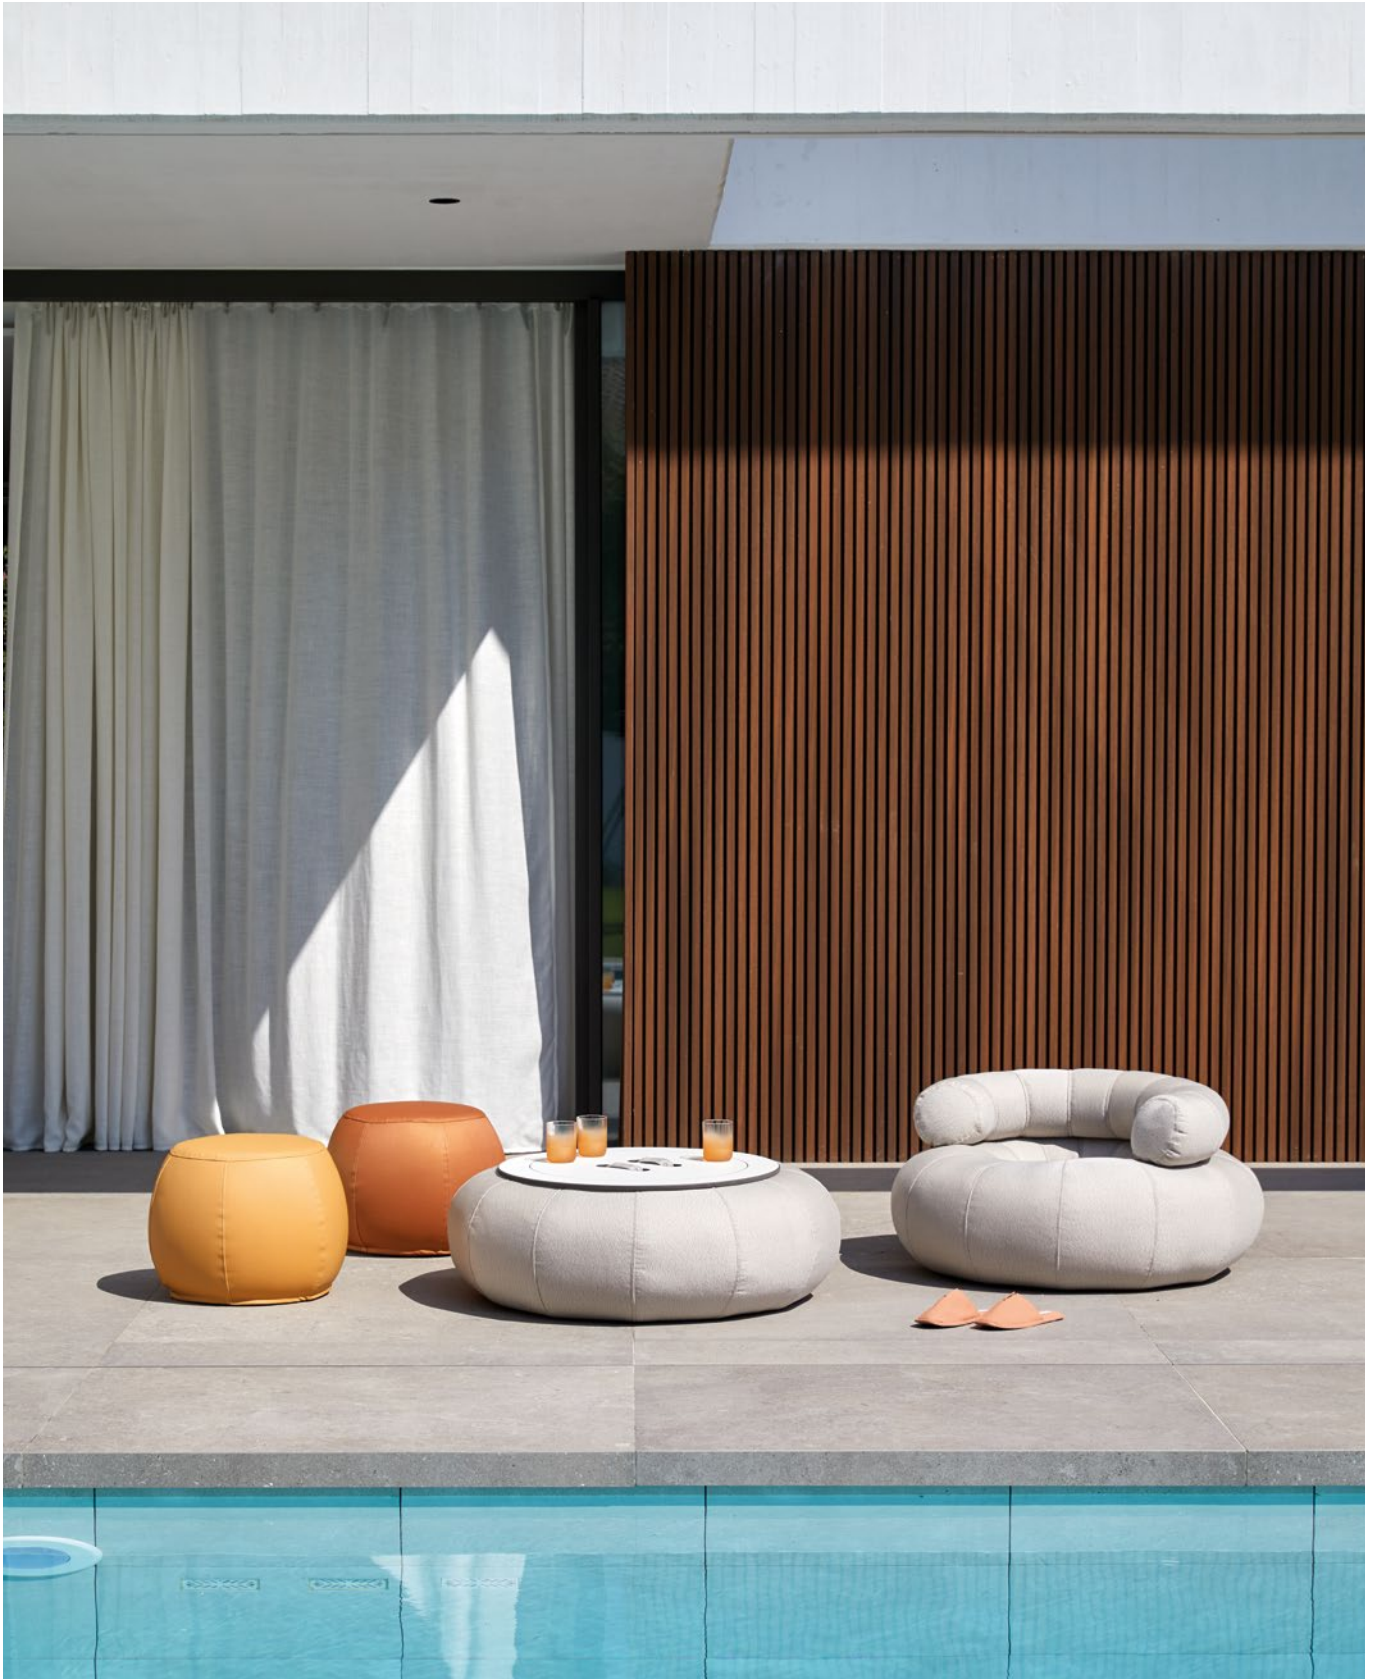

Don Out

EN/ Day or night, indoors or outdoors... The Don out series adapts to anything. It is designed for you to play with and combine its different pieces and shades, making the space explode with colour and originality.

ES/ De día o de noche, dentro o fuera... La serie Don out se adapta a lo que sea. Está pensada para que juegues y combines sus diferentes piezas y tonalidades, haciendo que el espacio explote de colorido y originalidad.

Don Out L / Don Out XL

Don Out Sofa L / Don Out Sofa XL

Don Out Table

Table

Don Out

One by One

Don Out

One by One