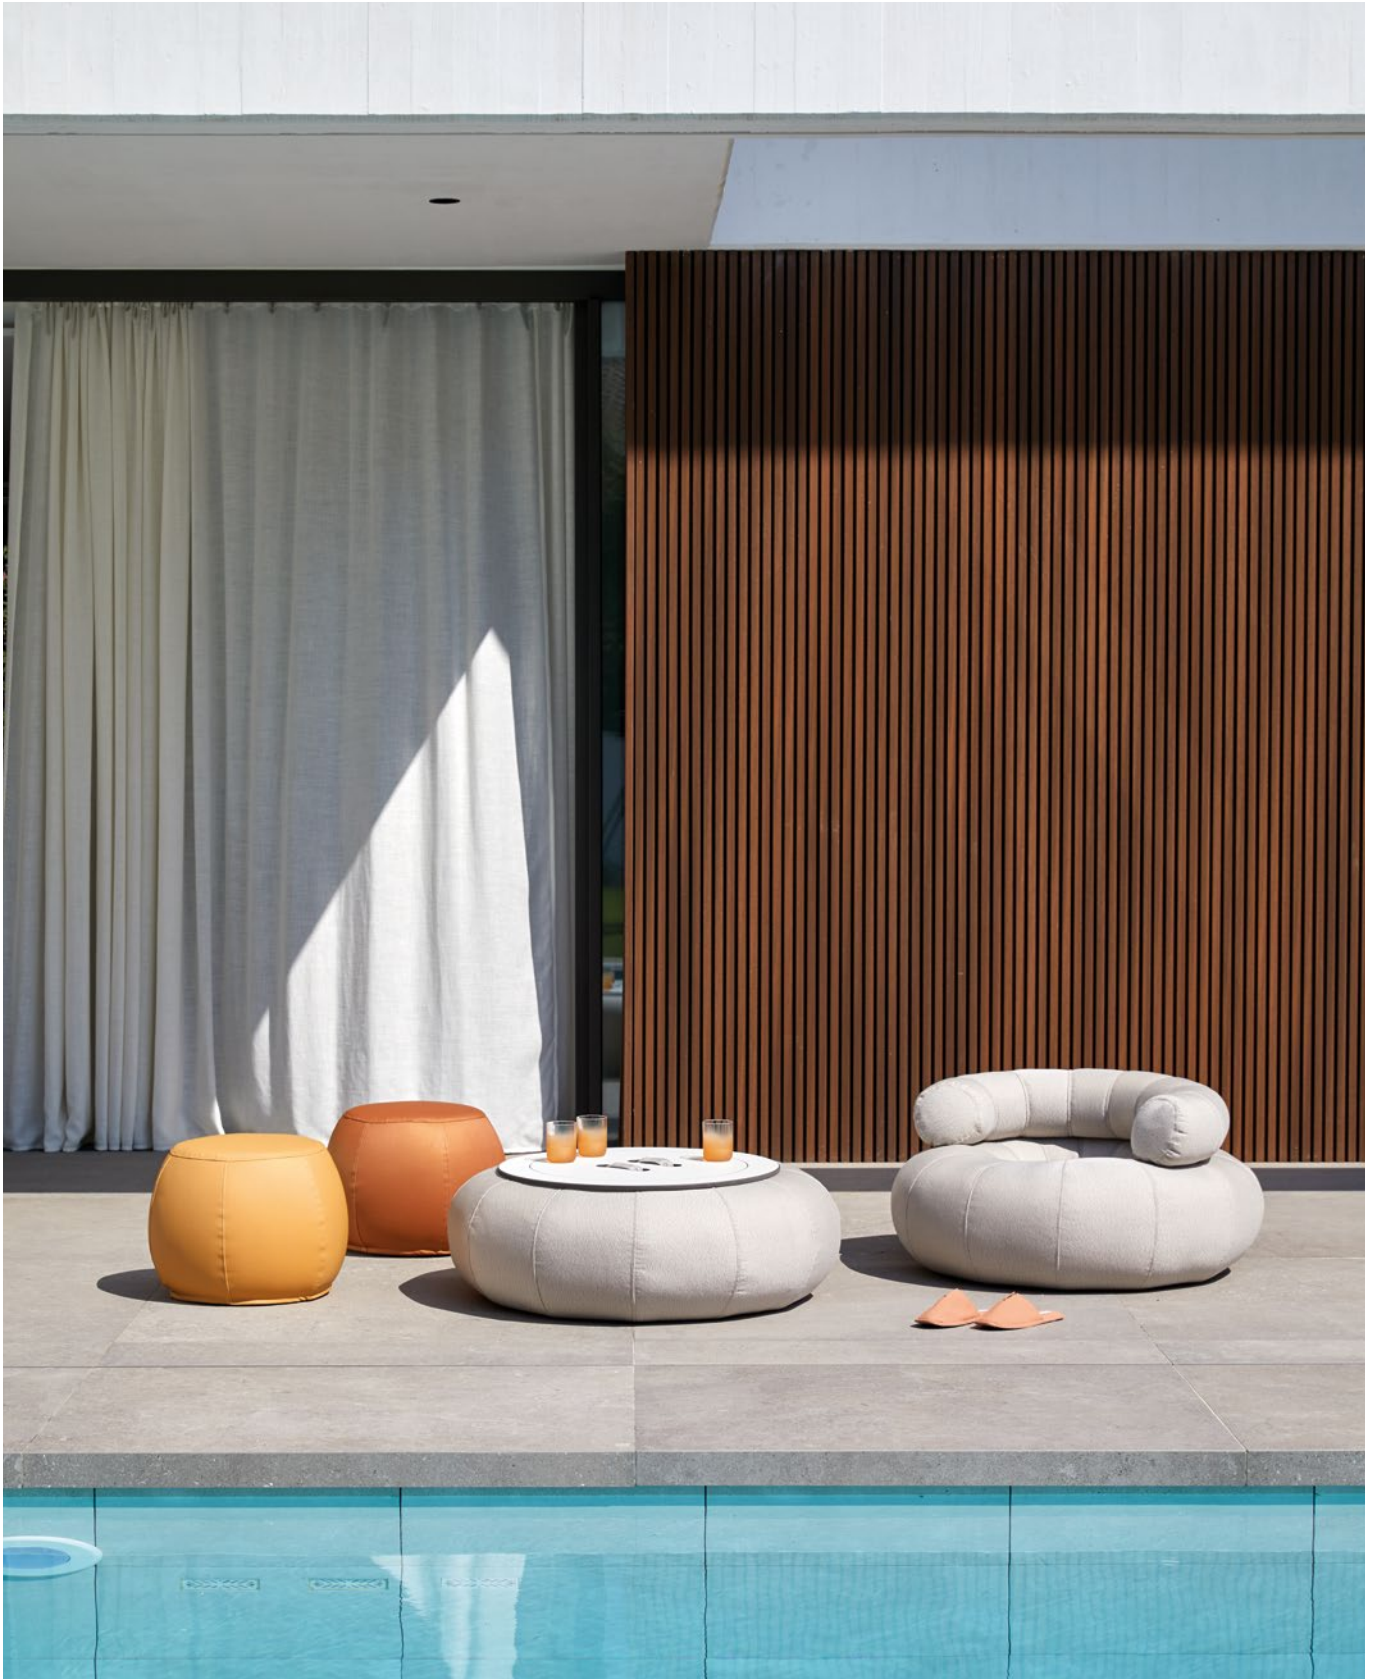

# Don Out

EN/ Day or night, indoors or outdoors... The Don Out series adapts to anything. It is designed for you to play with and combine its different pieces and shades, making the space explode with colour and originality.

ES/ De día o de noche, dentro o fuera... La serie Don Out se adapta a lo que sea. Está pensada para que juegues y combines sus diferentes piezas y tonalidades, haciendo que el espacio explote de colorido y originalidad.

### Table

31,5 cm  
12,4"

ø70 cm  
ø27,6"

Don Out

One by One

**Don Out**

**One by One**

**Don Out**